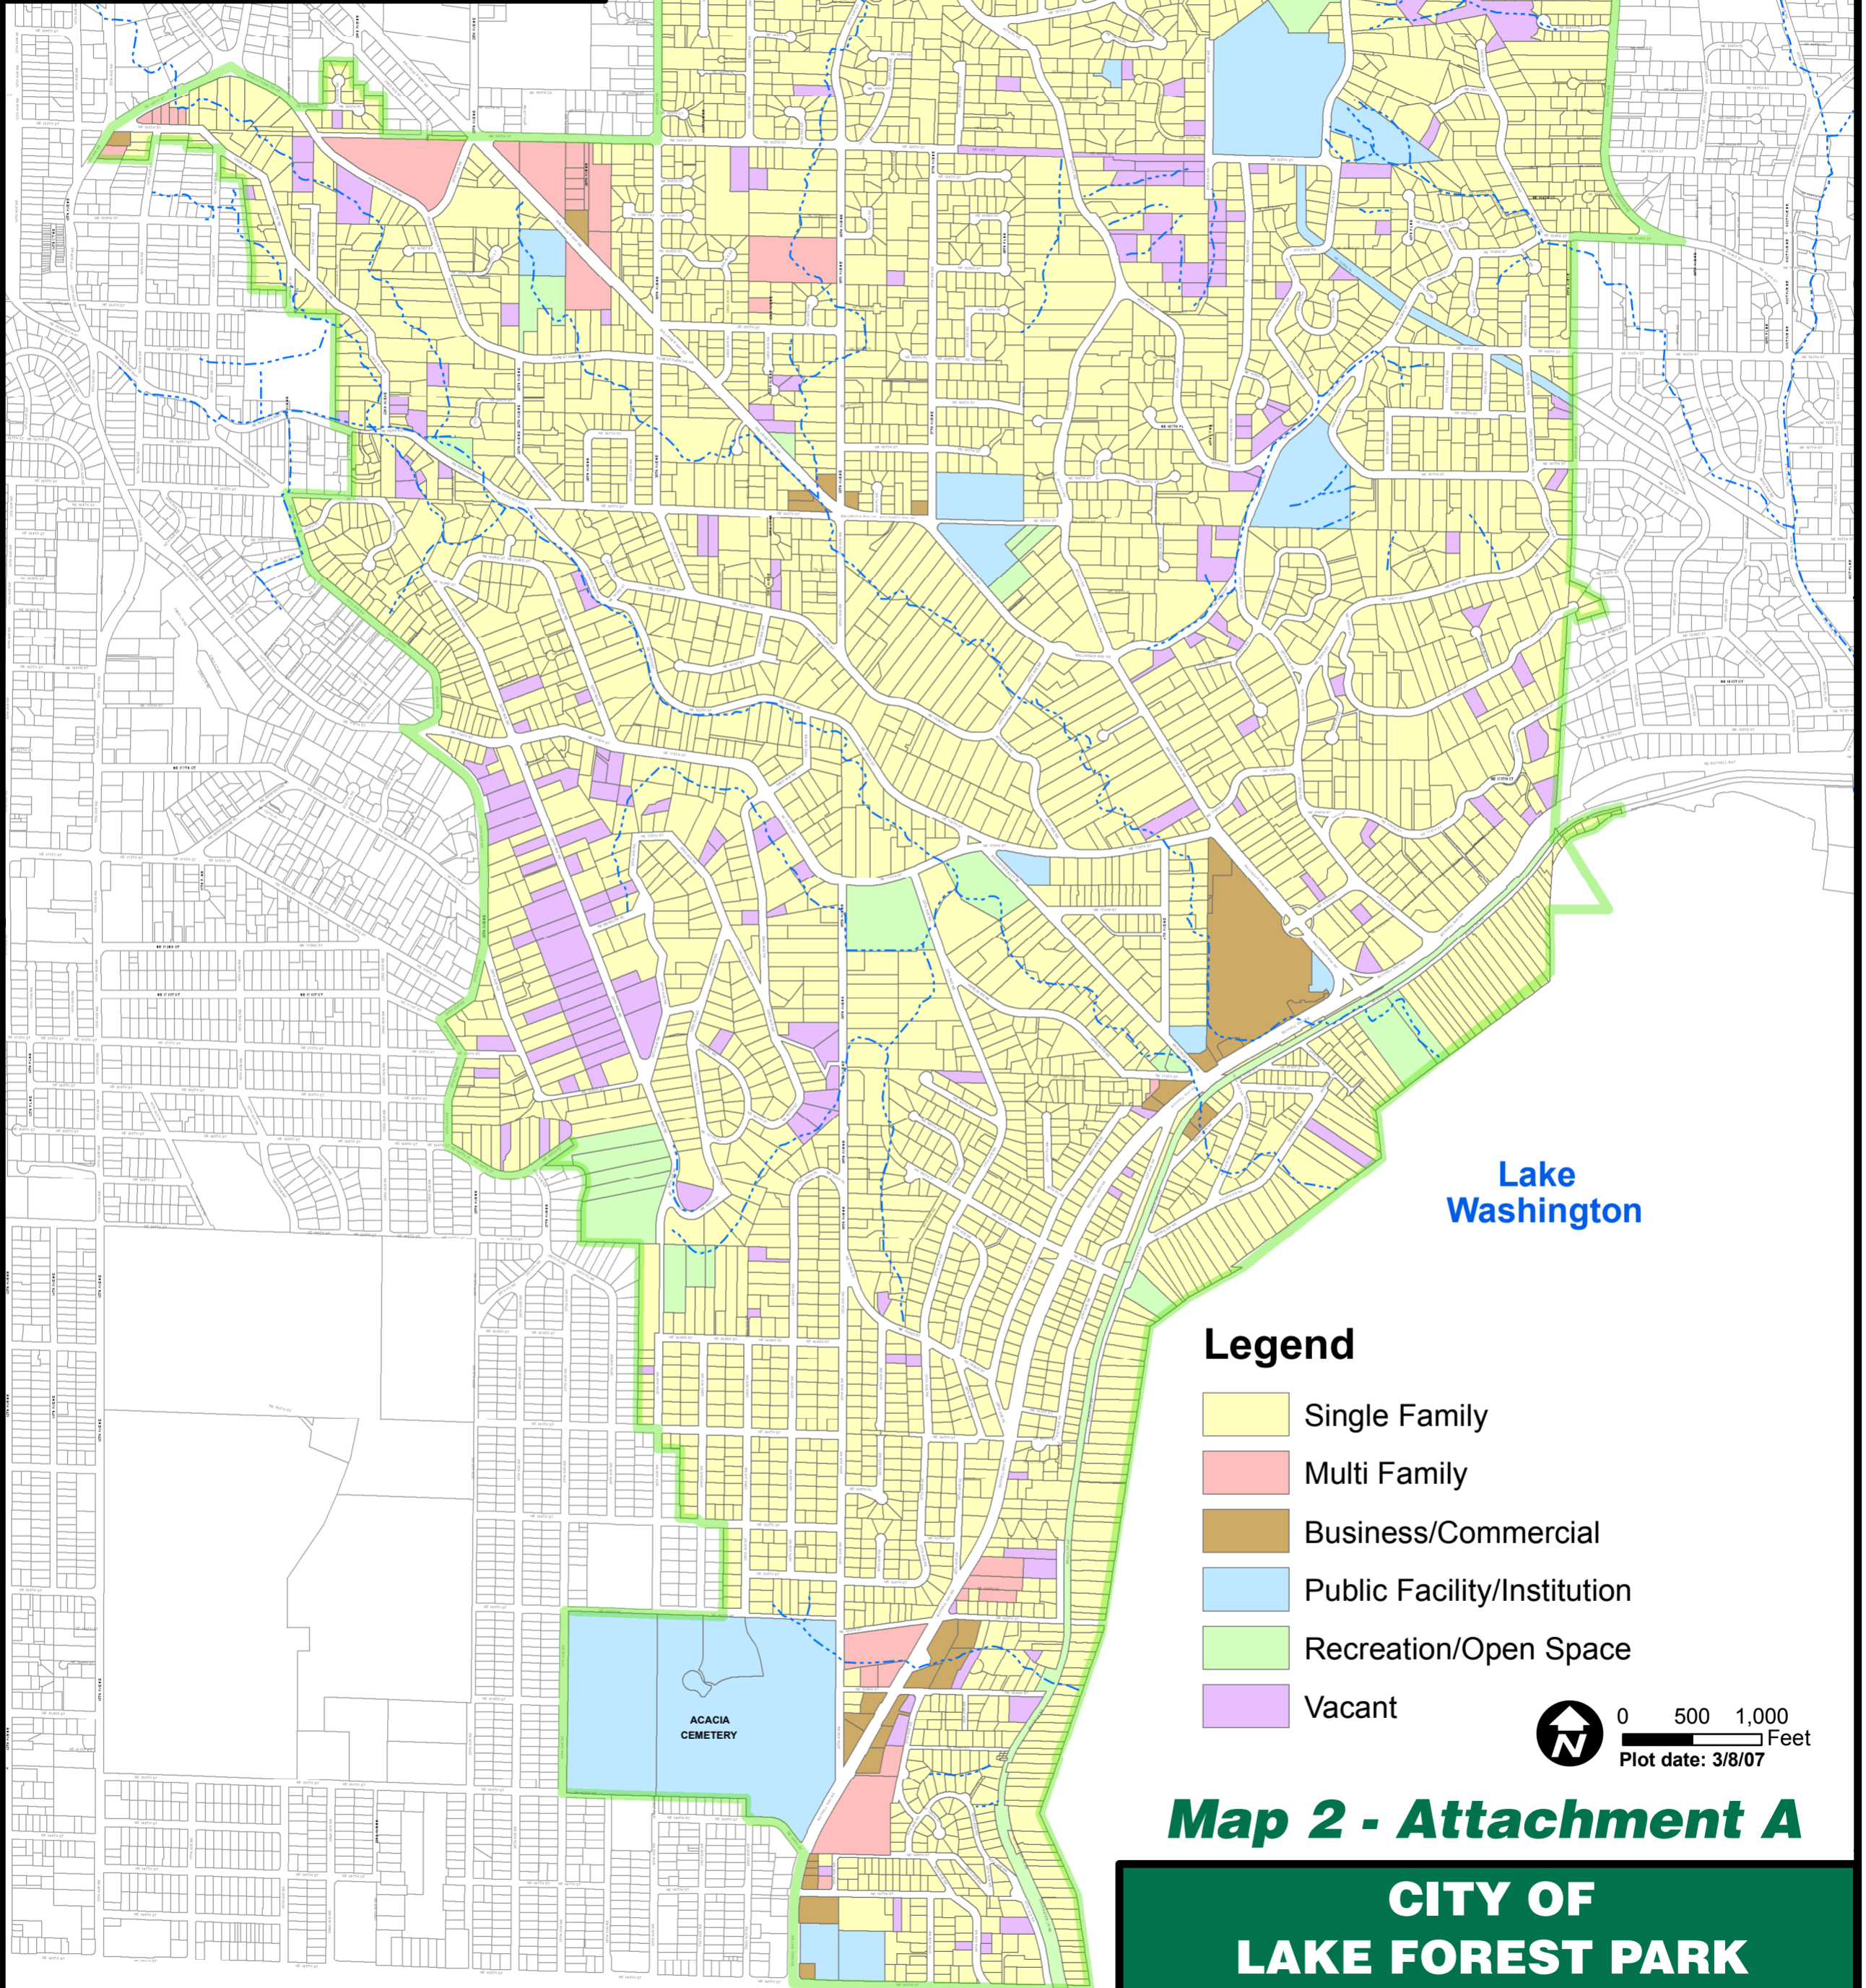

Note:

This is NOT an official City document! Please visit the City web page for more up to date information.

Legend

- Single Family
- Multi Family
- Business/Commercial
- Public Facility/Institution
- Recreation/Open Space
- Vacant

0 500 1,000 Feet
Plot date: 3/8/07

Map 2 - Attachment A

**CITY OF
LAKE FOREST PARK
COMPREHENSIVE PLAN
CURRENT LAND USE MAP**

This map is designed for general locational purposes only. It is not intended to provide an absolutely accurate and current depiction of addresses, property lines or lot configurations. Contact City staff or additional verification of the information provided on this map.